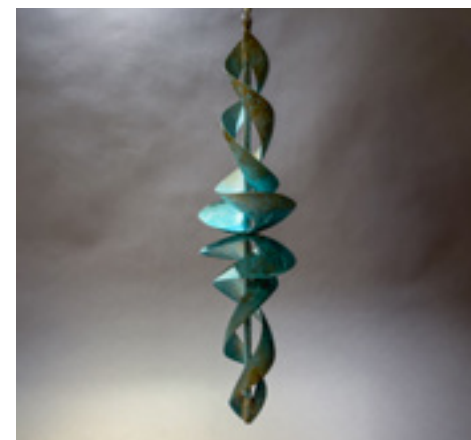

043 Garden Wind Catcher
Gary Daniels
Copper, 22 x 6 in.
Fairhope Arts & Crafts Festival Retail: $350
Opening Bid: $150 Min. Incr.: $25