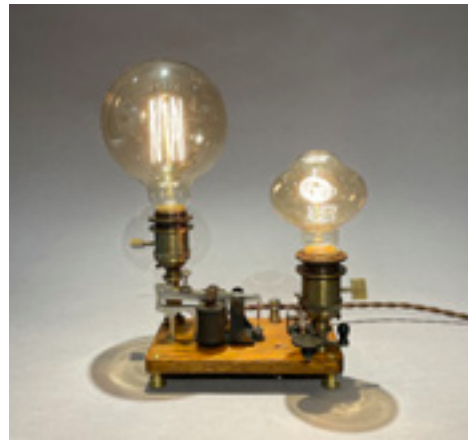

035 Lamp
Mick Whitcomb
Recycled materials, 7 x 12 in.
Magic City Art Connection Retail: $750
Opening Bid: $400 Min. Incr.: $50