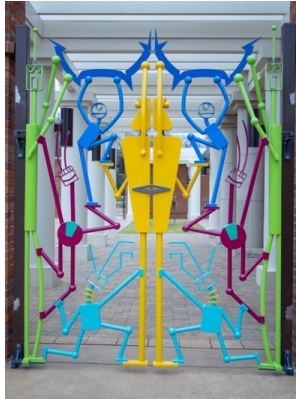

The Montgomery Museum of Fine Arts Reveals a Gift that Sparks Imagination

Thursday, June 6, 10:30 AM

The Montgomery Museum of Fine Arts Unveils a New Installation Created by Local Artist Vincent Buwalda!

Montgomery, AL—The Montgomery Museum of Fine Arts (MMFA) is thrilled to introduce its latest permanent installation in the John and Joyce Caddell Sculpture Garden to the River Region. *The Children's Gate*, 2019, is a gift of the City of Montgomery in honor of the Montgomery art community. Mayor Todd Strange and the MMFA's Director Angie Dodson will present the Gate to local children, Museum supporters, the Sculpture Garden Committee, the Montgomery Business Committee on the Arts, and members of the media on Thursday, June 6, at 10:30 AM.

This brightly-colored work of art was crafted by Montgomery-based artist Vincent Buwalda (American, born 1965). Situated between the Sculpture Garden and the Education Courtyard, the Gate consists of playful robots welded from steel. Buwalda's inventive design will spark the imagination of people of all ages, encouraging all who enter the Education Courtyard to unleash their own creativity.